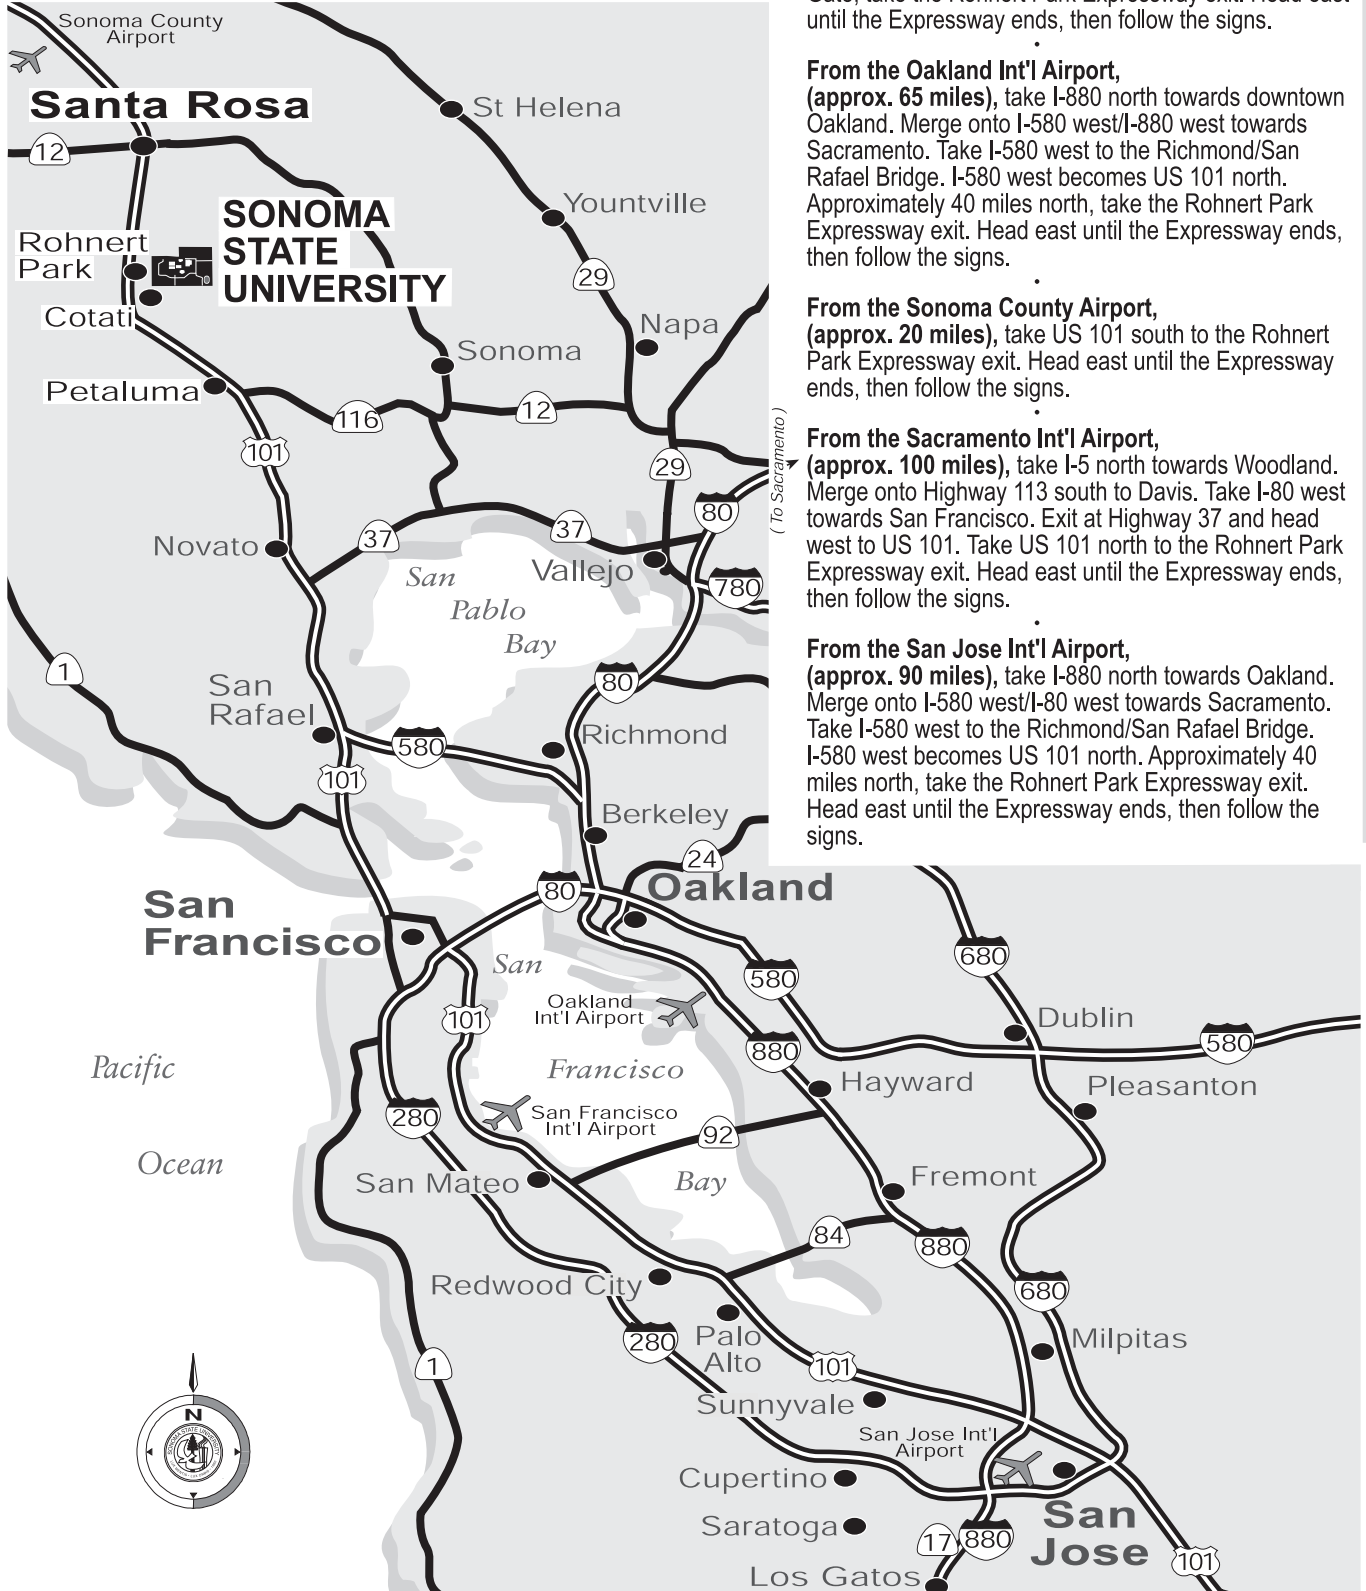

SONOMA

STATE UNIVERSITY

Airports to SSU

Sonoma State University is easily accessible from the San Francisco Bay Area Airports.

From the San Francisco Int'l Airport, (approx. 65 miles), take US 101 north to I-380 west. From I-380 west take I-280 north towards San Francisco. Take 19th Avenue/Park Presidio to the Golden Gate Bridge. Take US 101 north across the bridge towards Santa Rosa. Approximately 50 miles north of the Golden Gate, take the Rohnert Park Expressway exit. Head east until the Expressway ends, then follow the signs.

From the Oakland Int'l Airport, (approx. 65 miles), take I-880 north towards downtown Oakland. Merge onto I-580 west/I-880 west towards Sacramento. Take I-580 west to the Richmond/San Rafael Bridge. I-580 west becomes US 101 north. Approximately 40 miles north, take the Rohnert Park Expressway exit. Head east until the Expressway ends, then follow the signs.

From the Sonoma County Airport, (approx. 20 miles), take US 101 south to the Rohnert Park Expressway exit. Head east until the Expressway ends, then follow the signs.

From the Sacramento Int'l Airport, (approx. 100 miles), take I-5 north towards Woodland. Merge onto Highway 113 south to Davis. Take I-80 west towards San Francisco. Exit at Highway 37 and head west to US 101. Take US 101 north to the Rohnert Park Expressway exit. Head east until the Expressway ends, then follow the signs.

From the San Jose Int'l Airport, (approx. 90 miles), take I-880 north towards Oakland. Merge onto I-580 west/I-80 west towards Sacramento. Take I-580 west to the Richmond/San Rafael Bridge. I-580 west becomes US 101 north. Approximately 40 miles north, take the Rohnert Park Expressway exit. Head east until the Expressway ends, then follow the signs.